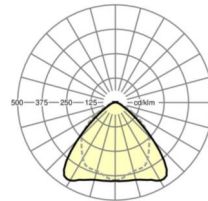

CHARACTERISTICS

Order number	19510004175
EAN number	4020863425754
Commodity code	94051190
Certification mark	IP 20, Protection class I, ENEC10 VDE, F, HACCP DIN10500/Food/IFS-application-related suitability/BRC, Indoor, CE
Impact resistance (IK rating)	IK03 (-20°C bis 35°C)
Ambient temperatur	ta -20°C to 35°C
Warranty period	5 years
State funding programs	BEG - Federal funding for efficient buildings (valid only for Germany)

ELECTRICAL ENGINEERING

Controller	Electronic driver (1 pcs.)
System output	49W
Mains voltage	230V/50Hz
Energy efficiency class/light source	B

LIGHTING TECHNOLOGY

Placement	LED, Colour rendering/Light colour CRI $\geq$ 80 / 6500K
Colour tolerance (MacAdam)	3SDCM
Nominal luminous flux	8318lm
LED service life	50000h L80/B10 (Tq 35°C), 70000h L80/B50 (Tq 35°C)
Luminaire luminous efficiency	169lm/W
Beam angle	95° (C0) / 95° (C90)
UGR lat./long.	22.8 / 24.2

MECHANICS

Housing colour	silver grey/white aluminium RAL 9006
Dimensions (LxWxDxH)	1531mm x 55mm x 37mm
Weight (net)	1.65kg
Type of installation	Mounting rail system installation, Light structure

Dimensions

L	1531 mm	Length
B	55 mm	Width
H	37 mm	Height

DEEP-LINK

<https://www.regiolum.de/en/article/19510004175>

Reference	LED 8000lm 865
η_{LB}	100 %
$\Phi_{\downarrow/\uparrow}$	98 % / 2 %
UGR lat./long.	22.8 / 24.2